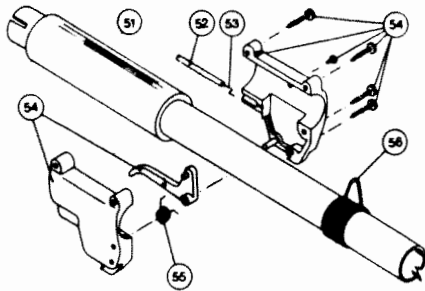

TRIMMER PARTS RWH 1100 MK II

ITEM	PART NO.	PART NAME
51	147181	Main Handle Grip
52	147129	Throttle Cable Housing
53	147130	Throttle Cable
54	147224	Throttle Trigger Assembly
55	147132	Throttle Trigger Spring
56	147225	Shoulder Strap Clamp
57	147226	Tube Closure
58	147227	Upper Shaft And Housing Assembly
59	147228	Lower Drive Shaft Housing Assembly
60	147176	Split Boom Coupling Set
61	147177	Coupling Bolt Assembly
62	147178	Adjustment Knob Set
63	147138	Lower Clamp Assembly
64	147229	Grip
65	147230	J-Handle Assembly
66	147231	Handle Bracket Assembly
67	147232	Guard And Blade Assembly
68	147233	Guard Mounting Screws
69	147144	Blade Assembly
70	147234	Spool Shaft
71	147235	Outer Spool and Eyelet Assembly
72	147236	Retainer (10 Pack)
73	147237	Inner Reel
74	147149	Eyelet
75	147150	Spring
76	147238	Retainer Sleeve
77	147239	Flexible Drive Shaft
78	147153	Bump Head Knob Assembly
79	147240	Square Drive
80	147241	Drive Shaft
81	147242	Mounting Bolt Assembly
82	147243	Bearing Housing Assembly
83	147244	Blade Driver
84	147245	Blade
85	147246	Lower Blade Holder
86	147247	Blade Retaining Nut

* not shown