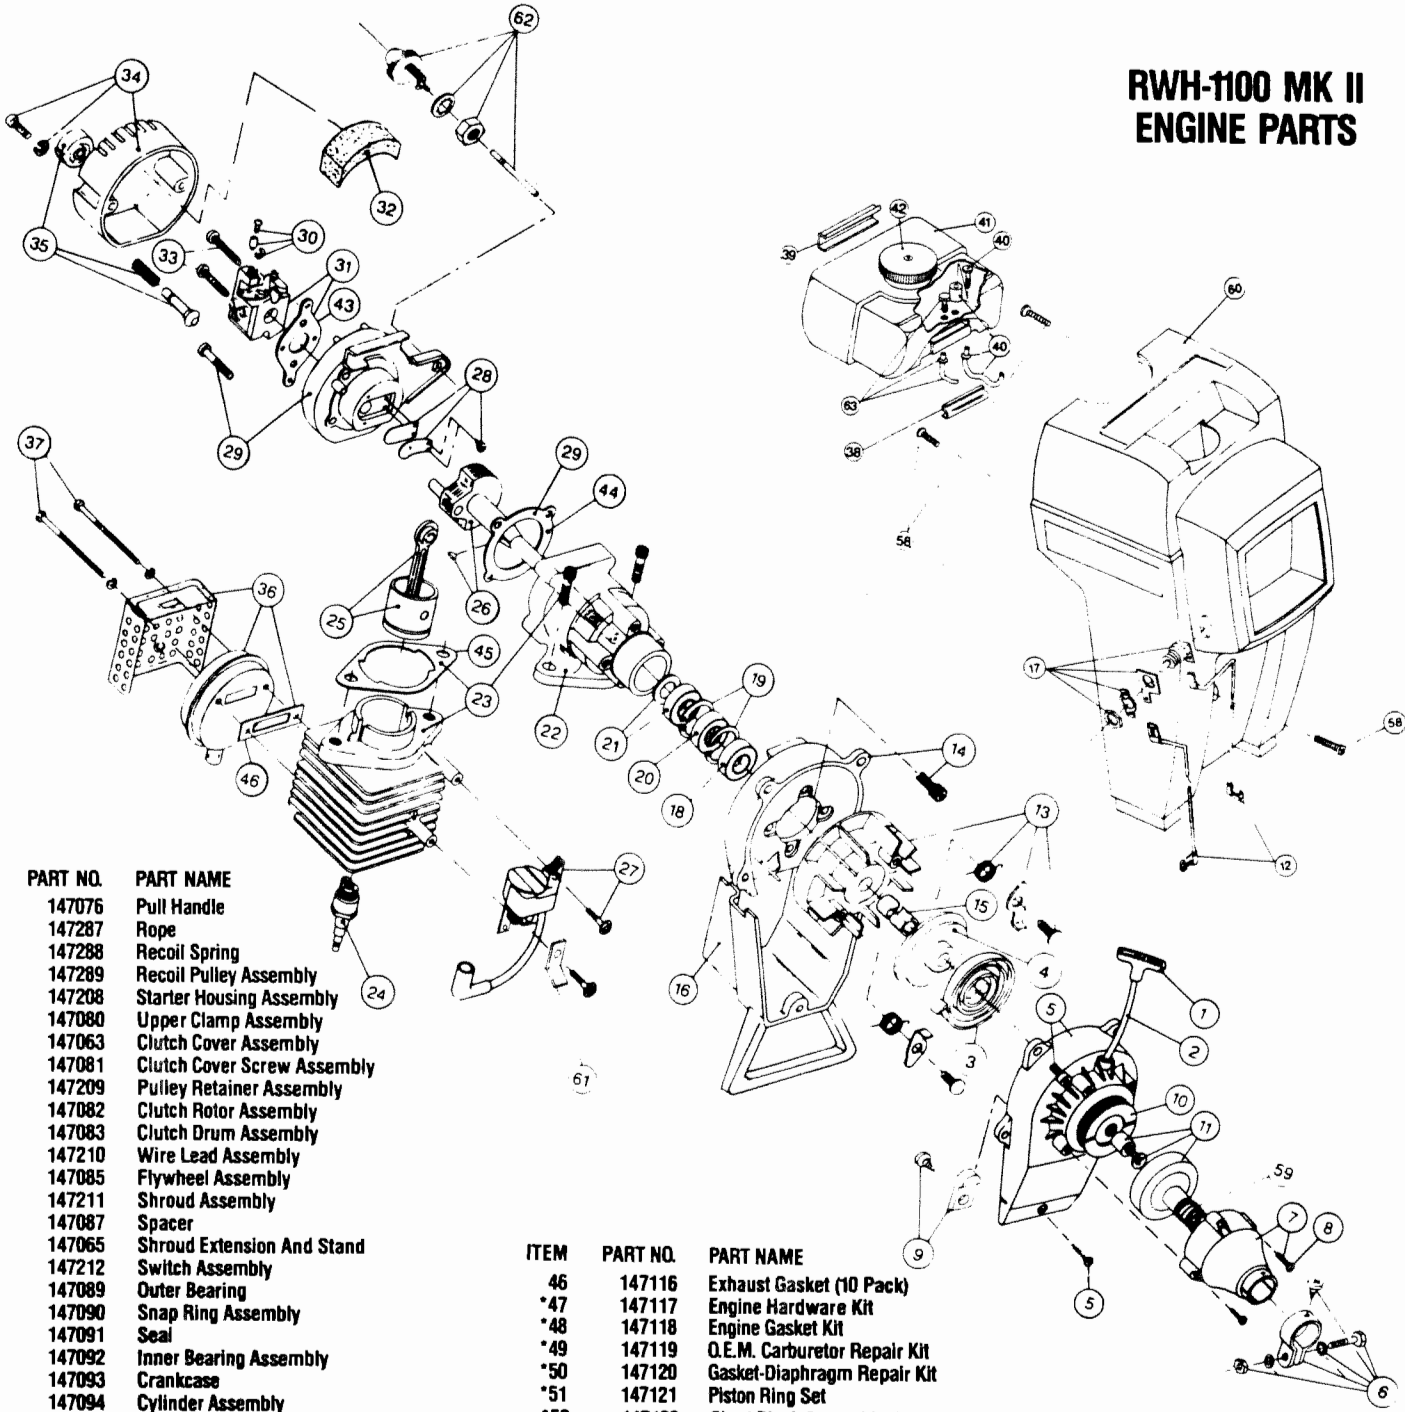

# RWH-1100 MK II ENGINE PARTS

ITEM	PART NO.	PART NAME
1	147076	Pull Handle
2	147287	Rope
3	147288	Recoil Spring
4	147289	Recoil Pulley Assembly
5	147208	Starter Housing Assembly
6	147080	Upper Clamp Assembly
7	147063	Clutch Cover Assembly
8	147081	Clutch Cover Screw Assembly
9	147209	Pulley Retainer Assembly
10	147082	Clutch Rotor Assembly
11	147083	Clutch Drum Assembly
12	147210	Wire Lead Assembly
13	147085	Flywheel Assembly
14	147211	Shroud Assembly
15	147087	Spacer
16	147065	Shroud Extension And Stand
17	147212	Switch Assembly
18	147089	Outer Bearing
19	147090	Snap Ring Assembly
20	147091	Seal
21	147092	Inner Bearing Assembly
22	147093	Crankcase
23	147094	Cylinder Assembly
24	147095	Spark Plug
25	147096	Piston & Rod Assembly
26	147097	Power Shaft Assembly
27	147098	Module Assembly
28	147529	Reed Assembly
29	147535	Carburetor Mount Assembly
30	147101	Throttle Adjustment Assembly
31	147330	Carburetor Assembly
32	147103	Air Cleaner Filter
33	147104	Carburetor Mounting Screw Assembly
34	147105	Air Cleaner Cover Assembly
35	147106	Choke Knob Assembly
36	147107	Muffler Assembly
37	147108	Muffler Mounting Bolt Assembly
38	147109	Front Mounting Pad
39	147110	Rear Mounting Pad
40	147111	Fuel Line Assembly
41	147444	Fuel Tank
42	147112	Fuel Cap Assembly
43	147113	Carburetor Gasket (10 Pack)
44	147114	Carburetor Mount Gasket (10 Pack)
45	147115	Cylinder Gasket (10 Pack)