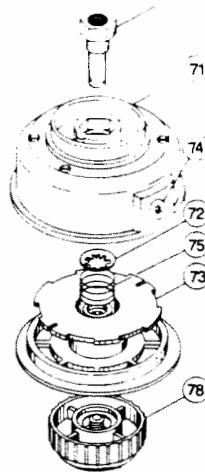

OPTIONAL ACCESSORIES

- *147073 Cutting Line 15.24 MTS (50 Fl. 2 Fills)
- *147074 Spool And Line 9.14 MTS (30 Fl. Line, Dual)
- *147075 Shoulder Strap Assembly
- *147503 80 Tooth Blade

STANDARD ACCESSORIES

- *147318 Locking Rod Tool
- *147317 Wrench
- *147276 Replacement Head Assembly (Items 70 - 75, 78)

FOR SERIAL NO. 805066325 AND GREATER