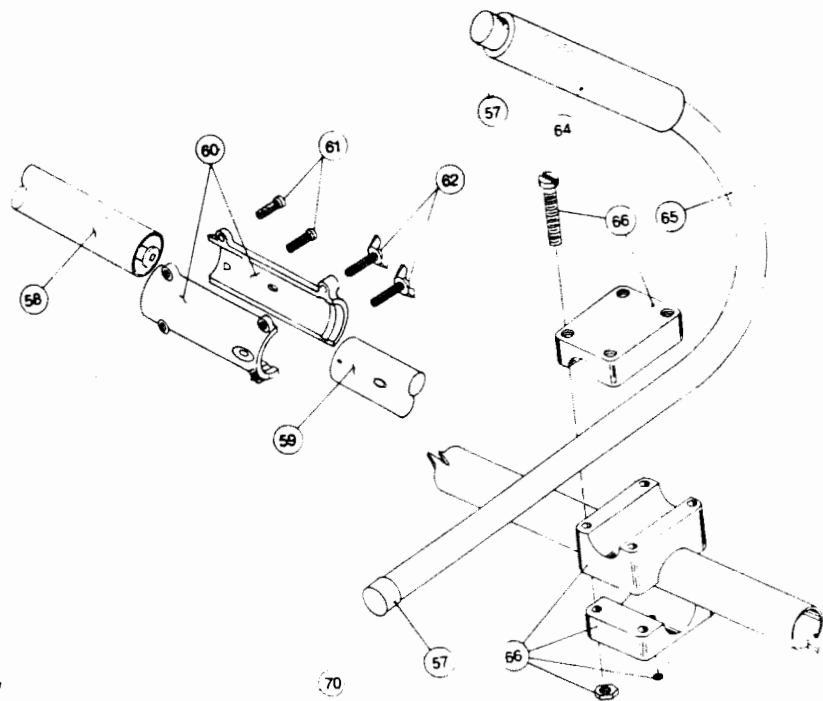

TRIMMER PARTS RWH 1100 MK II

ITEM	PART NO.	PART NAME
51	147181	Main Handle Grip
52	147129	Throttle Cable Housing
53	147130	Throttle Cable
54	147224	Throttle Trigger Assembly
55	147132	Throttle Trigger Spring
56	147225	Shoulder Strap Clamp
57	147226	Tube Closure
58	147227	Upper Shaft And Housing Assembly
59	147228	Lower Drive Shaft Housing Assembly
60	147176	Split Boom Coupling Set
61	147177	Coupling Bolt Assembly
62	147178	Adjustment Knob Set
63	147138	Lower Clamp Assembly
64	147229	Grip
65	147230	J-Handle Assembly
66	147231	Handle Bracket Assembly
67	147232	Guard And Blade Assembly
68	147233	Guard Mounting Screws
69	147144	Blade Assembly
70	147234	Spool Shaft
71	147235	Outer Spool and Eyelet Assembly
72	147236	Retainer (10 Pack)
73	147237	Inner Reel
74	147149	Eyelet
75	147150	Spring
76	147238	Retainer Sleeve
77	147239	Flexible Drive Shaft
78	147153	Bump Head Knob Assembly
79	147240	Square Drive
80	147241	Drive Shaft
81	147242	Mounting Bolt Assembly
82	147243	Bearing Housing Assembly
83	147244	Blade Driver
84	147245	Blade
85	147246	Lower Blade Holder
86	147247	Blade Retaining Nut

* not shown