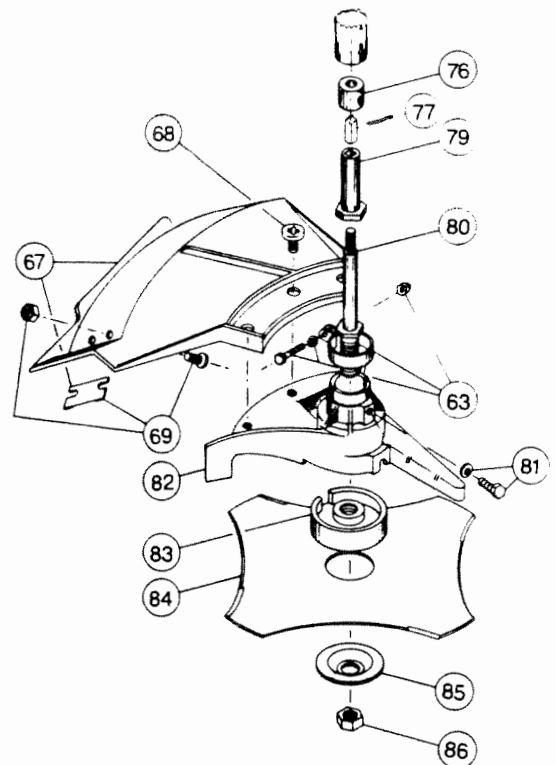

OPTIONAL ACCESSORIES

- *147073 Cutting Line 15.24 MTS (50 Fl. 2 Fills)
- *147074 Spool And Line 9.14 MTS (30 Fl. Line, Dual)
- *147075 Shoulder Strap Assembly
- *147503 80 Tooth Blade

STANDARD ACCESSORIES

- *147318 Locking Rod Tool
- *147317 Wrench
- *147276 Replacement Head Assembly (Items 70 - 75, 78)

FOR SERIAL NO. 805066325 AND GREATER